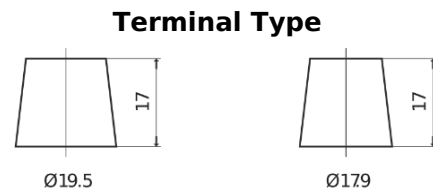

Product overview

Batteries for Marine and Leisure

Equipment ET950

Part number	ET950
Technology	Flooded
EAN/GTIN	3661024035897
Voltage	12 V
Capacity	135.0 Ah
Watt hour	950 Wh
Length	513 mm
Width	189 mm
Height	223 mm
Box size	D04
Polarity	ETN 3
Terminal Type	EN taper post
Hold Down	B0
Weights (subject of variation)	39.50 kg