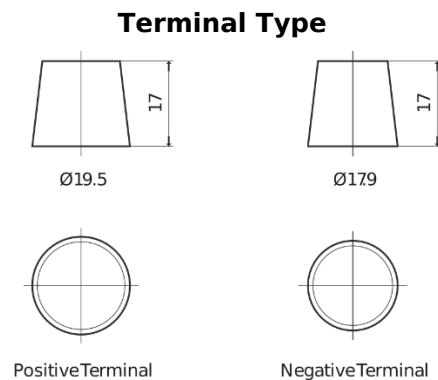

Product overview

Batteries for Marine and Leisure

Equipment ET650

Part number	ET650
Technology	Flooded
EAN/GTIN	3661024035927
Voltage	12 V
Capacity	100.0 Ah
Watt hour	650 Wh
Length	353 mm
Width	175 mm
Height	190 mm
Box size	L05
Polarity	ETN 0
Terminal Type	EN taper post
Hold Down	B13
Weights (subject of variation)	26.50 kg