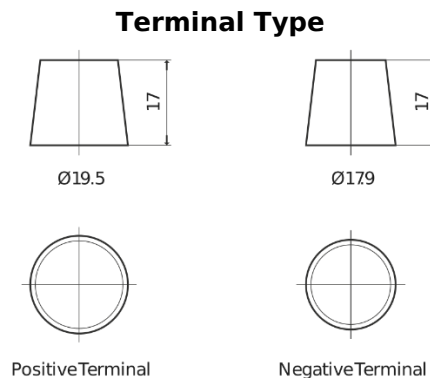

Product overview

Batteries for Cars

Premium EA755

Part number	EA755
Technology	Flooded
EAN/GTIN	3661024034173
Voltage	12 V
Capacity	75 Ah
CCA	630 A
Length	270 mm
Width	173 mm
Height	222 mm
Box size	D26
Polarity	ETN 1
Terminal Type	EN taper post
Hold Down	Korean B1+B6
Weights (subject of variation)	17.40 kg