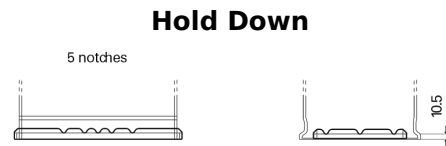

Product overview

Batteries for Marine and Leisure

Equipment ET650

Part number	ET650
Technology	Flooded
EAN/GTIN	3661024035927
Voltage	12 V
Capacity	100.0 Ah
Watt hour	650 Wh
Length	353 mm
Width	175 mm
Height	190 mm
Box size	L05
Polarity	ETN 0
Terminal Type	EN taper post
Hold Down	B13
Weights (subject of variation)	26.50 kg