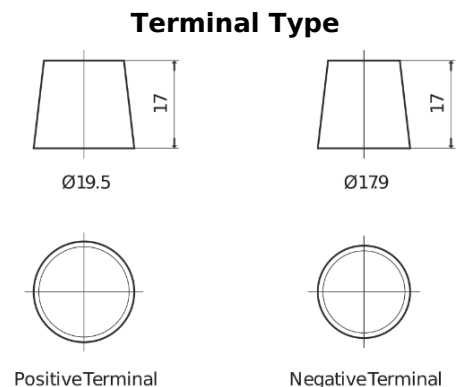

Product overview

Batteries for Marine and Leisure

Equipment ET550

Part number	ET550
Technology	Flooded
EAN/GTIN	3661024036344
Voltage	12 V
Capacity	80.0 Ah
Watt hour	550 Wh
Length	278 mm
Width	175 mm
Height	190 mm
Box size	L03
Polarity	ETN 0
Terminal Type	EN taper post
Hold Down	B13
Weights (subject of variation)	20.70 kg