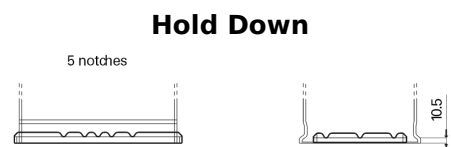

**Product overview**

Batteries for Marine and Leisure

**Equipment ET550**

Part number	ET550
Technology	Flooded
EAN/GTIN	3661024036344
Voltage	12 V
Capacity	80.0 Ah
Watt hour	550 Wh
Length	278 mm
Width	175 mm
Height	190 mm
Box size	L03
Polarity	ETN 0
Terminal Type	EN taper post
Hold Down	B13
Weights (subject of variation)	20.70 kg