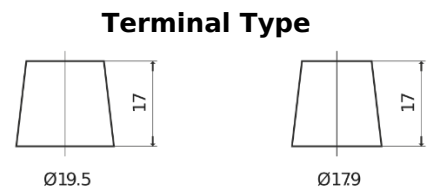

**Product overview**

Batteries for Marine and Leisure

**Equipment ET550**

Part number	ET550
Technology	Flooded
EAN/GTIN	3661024036344
Voltage	12 V
Capacity	80.0 Ah
Watt hour	550 Wh
Length	278 mm
Width	175 mm
Height	190 mm
Box size	L03
Polarity	ETN 0
Terminal Type	EN taper post
Hold Down	B13
Weights (subject of variation)	20.70 kg