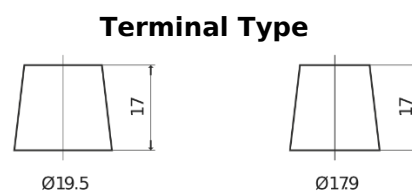

Product overview

Batteries for Marine and Leisure

Equipment ET1600

Part number	ET1600
Technology	Flooded
EAN/GTIN	3661024035873
Voltage	12 V
Capacity	230.0 Ah
Watt hour	1600 Wh
Length	518 mm
Width	274 mm
Height	240 mm
Box size	D06
Polarity	ETN 3
Terminal Type	EN taper post
Hold Down	B0
Weights (subject of variation)	64.80 kg