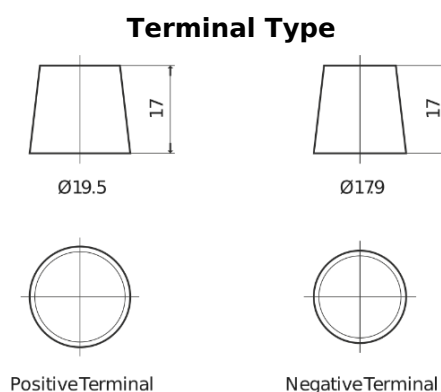

Product overview

Batteries for Marine and Leisure

Equipment ET1600

Part number	ET1600
Technology	Flooded
EAN/GTIN	3661024035873
Voltage	12 V
Capacity	230.0 Ah
Watt hour	1600 Wh
Length	518 mm
Width	274 mm
Height	240 mm
Box size	D06
Polarity	ETN 3
Terminal Type	EN taper post
Hold Down	B0
Weights (subject of variation)	64.80 kg