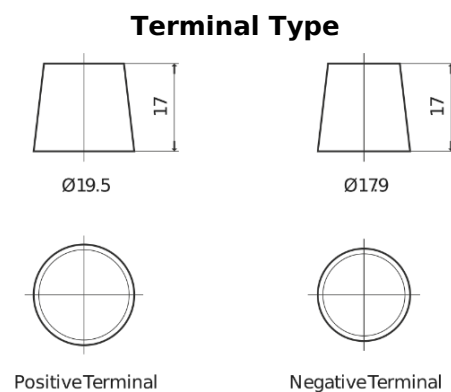

**Product overview**

Batteries for Marine and Leisure

**Equipment ET1600**

Part number	ET1600
Technology	Flooded
EAN/GTIN	3661024035873
Voltage	12 V
Capacity	230.0 Ah
Watt hour	1600 Wh
Length	518 mm
Width	274 mm
Height	240 mm
Box size	D06
Polarity	ETN 3
Terminal Type	EN taper post
Hold Down	B0
Weights (subject of variation)	64.80 kg