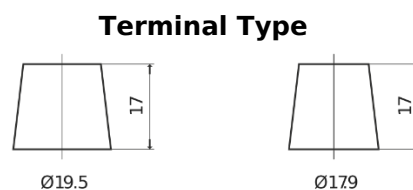

**Product overview**

Batteries for Cars

**Premium EA754**

Part number	EA754
Technology	Flooded
EAN/GTIN	3661024034166
Voltage	12 V
Capacity	75 Ah
CCA	630 A
Length	270 mm
Width	173 mm
Height	222 mm
Box size	D26
Polarity	ETN 0
Terminal Type	EN taper post
Hold Down	Korean B1+B6
Weights (subject of variation)	17.40 kg