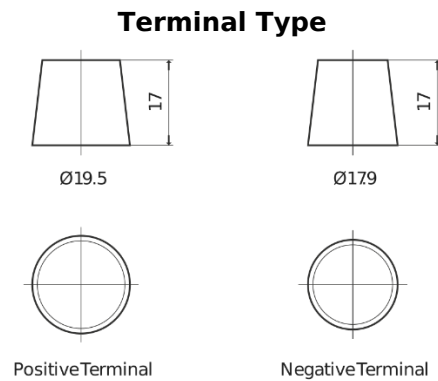

Product overview

Batteries for Marine and Leisure

Equipment ET1300

Part number	ET1300
Technology	Flooded
EAN/GTIN	3661024035880
Voltage	12 V
Capacity	180.0 Ah
Watt hour	1300 Wh
Length	513 mm
Width	223 mm
Height	223 mm
Box size	D05
Polarity	ETN 3
Terminal Type	EN taper post
Hold Down	B0
Weights (subject of variation)	49.70 kg