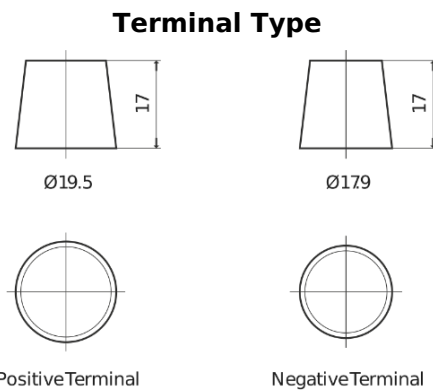

Product overview

Batteries for Marine and Leisure

Equipment ET1300

Part number	ET1300
Technology	Flooded
EAN/GTIN	3661024035880
Voltage	12 V
Capacity	180.0 Ah
Watt hour	1300 Wh
Length	513 mm
Width	223 mm
Height	223 mm
Box size	D05
Polarity	ETN 3
Terminal Type	EN taper post
Hold Down	B0
Weights (subject of variation)	49.70 kg