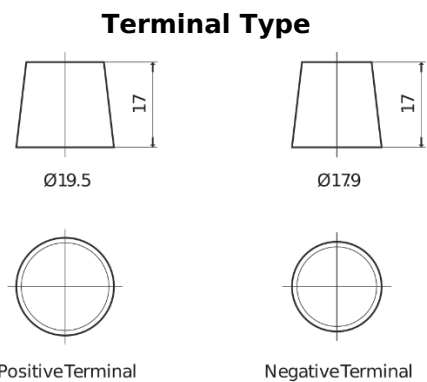

Product overview

Batteries for Cars

Technica TB705

Part number	TB705
Technology	Flooded
EAN/GTIN	3661024054447
Voltage	12 V
Capacity	70 Ah
CCA	540 A
Length	270 mm
Width	173 mm
Height	222 mm
Box size	D26
Polarity	ETN 1
Terminal Type	EN taper post
Hold Down	Korean B1+B6
Weights (subject of variation)	16.10 kg