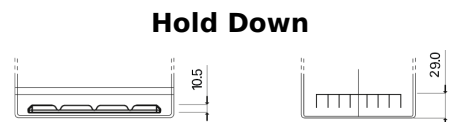

**Product overview**

Batteries for Cars

**Formula FB705**

Part number	FB705
Technology	Flooded
EAN/GTIN	3661024044448
Voltage	12 V
Capacity	70 Ah
CCA	540 A
Length	270 mm
Width	173 mm
Height	222 mm
Box size	D26
Polarity	ETN 1
Terminal Type	EN taper post
Hold Down	Korean B1+B6
Weights (subject of variation)	16.10 kg