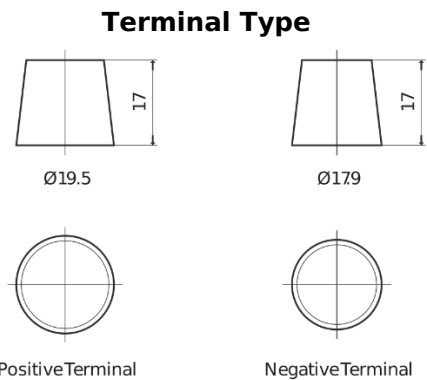

**Product overview**

Batteries for Cars

**Formula FB705**

Part number	FB705
Technology	Flooded
EAN/GTIN	3661024044448
Voltage	12 V
Capacity	70 Ah
CCA	540 A
Length	270 mm
Width	173 mm
Height	222 mm
Box size	D26
Polarity	ETN 1
Terminal Type	EN taper post
Hold Down	Korean B1+B6
Weights (subject of variation)	16.10 kg