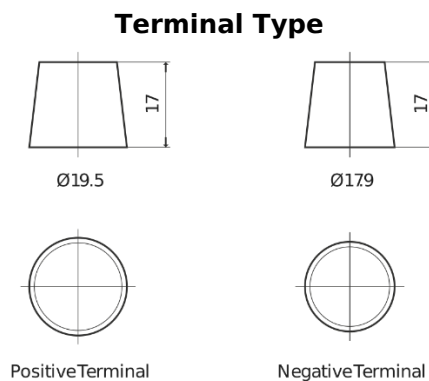

Product overview

Batteries for Cars

Excell EB705

Part number	EB705
Technology	Flooded
EAN/GTIN	3661024034449
Voltage	12 V
Capacity	70 Ah
CCA	540 A
Length	270 mm
Width	173 mm
Height	222 mm
Box size	D26
Polarity	ETN 1
Terminal Type	EN taper post
Hold Down	Korean B1+B6
Weights (subject of variation)	16.10 kg