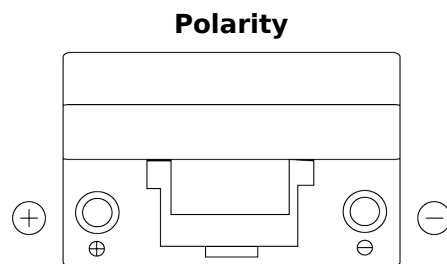

Product overview

Batteries for Cars

Excell EB705

Part number	EB705
Technology	Flooded
EAN/GTIN	3661024034449
Voltage	12 V
Capacity	70 Ah
CCA	540 A
Length	270 mm
Width	173 mm
Height	222 mm
Box size	D26
Polarity	ETN 1
Terminal Type	EN taper post
Hold Down	Korean B1+B6
Weights (subject of variation)	16.10 kg