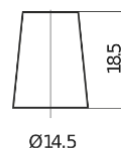

**Product overview**

Batteries for Cars

**Technica TB456**

Part number	TB456
Technology	Flooded
EAN/GTIN	3661024054355
Voltage	12 V
Capacity	45 Ah
CCA	330 A
Length	237 mm
Width	127 mm
Height	227 mm
Box size	B24
Polarity	ETN 0
Terminal Type	JIS taper post
Hold Down	B0
Weights (subject of variation)	11.40 kg

**Polarity**

**Terminal Type**

Positive Terminal

Negative Terminal

**Hold Down**

Design, features and specifications are subject to change without notice. We disclaim any representation or warranty, express or implied, concerning the data or recommendations, and in no event shall be liable for any loss or damage claimed to have arisen as a result. Some products may not be available in your local market.