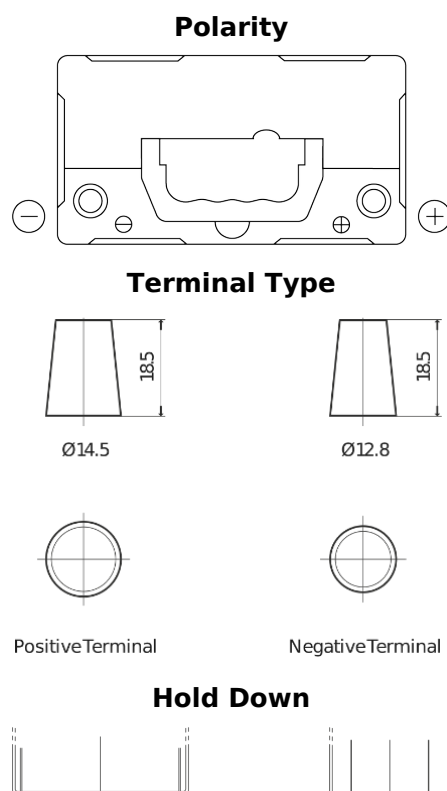

**Product overview**

Batteries for Cars

**Technica TB456**

Part number	TB456
Technology	Flooded
EAN/GTIN	3661024054355
Voltage	12 V
Capacity	45 Ah
CCA	330 A
Length	237 mm
Width	127 mm
Height	227 mm
Box size	B24
Polarity	ETN 0
Terminal Type	JIS taper post
Hold Down	B0
Weights (subject of variation)	11.40 kg