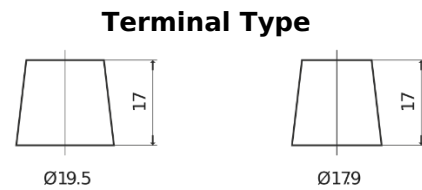

Product overview

Batteries for Marine and Leisure

Equipment GEL ES2400

Part number	ES2400
Technology	GEL
EAN/GTIN	3661024035750
Voltage	12 V
Capacity	210.0 Ah
Watt hour	2400 Wh
Length	518 mm
Width	274 mm
Height	240 mm
Box size	D06
Polarity	ETN 3
Terminal Type	EN taper post
Hold Down	B0
Weights (subject of variation)	63.50 kg