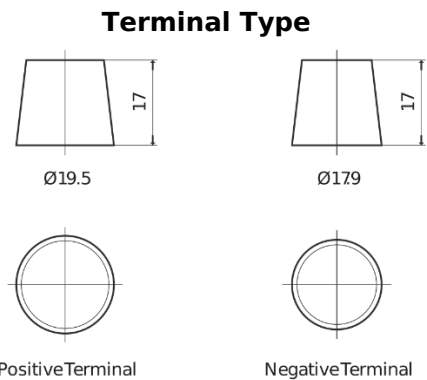

Product overview

Batteries for Cars

Technica TB704

Part number	TB704
Technology	Flooded
EAN/GTIN	3661024054430
Voltage	12 V
Capacity	70 Ah
CCA	540 A
Length	270 mm
Width	173 mm
Height	222 mm
Box size	D26
Polarity	ETN 0
Terminal Type	EN taper post
Hold Down	Korean B1+B6
Weights (subject of variation)	16.10 kg