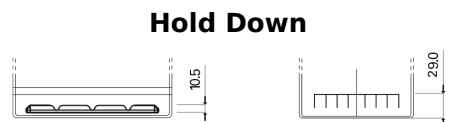

Product overview

Batteries for Cars

Technica TB704

Part number	TB704
Technology	Flooded
EAN/GTIN	3661024054430
Voltage	12 V
Capacity	70 Ah
CCA	540 A
Length	270 mm
Width	173 mm
Height	222 mm
Box size	D26
Polarity	ETN 0
Terminal Type	EN taper post
Hold Down	Korean B1+B6
Weights (subject of variation)	16.10 kg