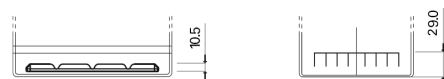

Product overview

Batteries for Cars

Formula FB704

Part number	FB704
Technology	Flooded
EAN/GTIN	3661024044431
Voltage	12 V
Capacity	70 Ah
CCA	540 A
Length	270 mm
Width	173 mm
Height	222 mm
Box size	D26
Polarity	ETN 0
Terminal Type	EN taper post
Hold Down	Korean B1+B6
Weights (subject of variation)	16.10 kg

Polarity

Terminal Type

Positive Terminal

Negative Terminal

Hold Down

Design, features and specifications are subject to change without notice. We disclaim any representation or warranty, express or implied, concerning the data or recommendations, and in no event shall be liable for any loss or damage claimed to have arisen as a result. Some products may not be available in your local market.