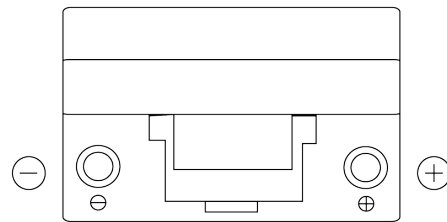

Product overview

Batteries for Cars

Formula FB704

Part number	FB704
Technology	Flooded
EAN/GTIN	3661024044431
Voltage	12 V
Capacity	70 Ah
CCA	540 A
Length	270 mm
Width	173 mm
Height	222 mm
Box size	D26
Polarity	ETN 0
Terminal Type	EN taper post
Hold Down	Korean B1+B6
Weights (subject of variation)	16.10 kg

Polarity

Terminal Type

Positive Terminal

Negative Terminal

Hold Down

Design, features and specifications are subject to change without notice. We disclaim any representation or warranty, express or implied, concerning the data or recommendations, and in no event shall be liable for any loss or damage claimed to have arisen as a result. Some products may not be available in your local market.