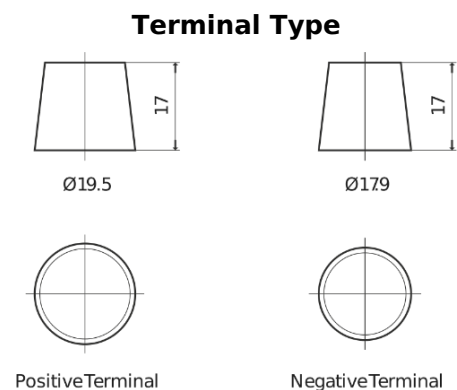

Product overview

Batteries for Marine and Leisure

Equipment GEL ES1300

Part number	ES1300
Technology	GEL
EAN/GTIN	3661024035781
Voltage	12 V
Capacity	120.0 Ah
Watt hour	1300 Wh
Length	345 mm
Width	171 mm
Height	283 mm
Box size	D03
Polarity	ETN 0
Terminal Type	EN taper post
Hold Down	B0
Weights (subject of variation)	37.50 kg