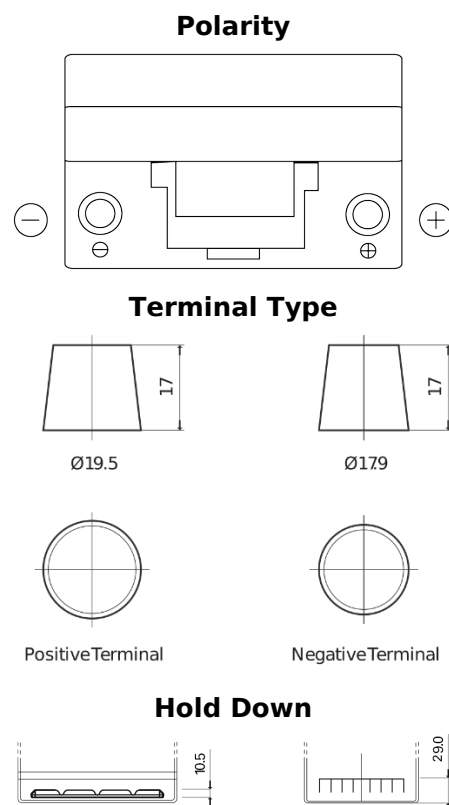

**Product overview**

Batteries for Cars

**Excell EB704**

Part number	EB704
Technology	Flooded
EAN/GTIN	3661024034432
Voltage	12 V
Capacity	70 Ah
CCA	540 A
Length	270 mm
Width	173 mm
Height	222 mm
Box size	D26
Polarity	ETN 0
Terminal Type	EN taper post
Hold Down	Korean B1+B6
Weights (subject of variation)	16.10 kg