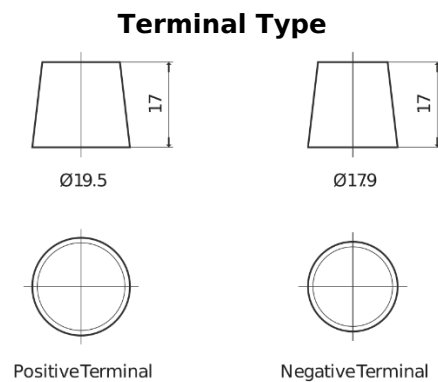

Product overview

Batteries for Marine and Leisure

Equipment GEL ES1300

Part number	ES1300
Technology	GEL
EAN/GTIN	3661024035781
Voltage	12 V
Capacity	120.0 Ah
Watt hour	1300 Wh
Length	345 mm
Width	171 mm
Height	283 mm
Box size	D03
Polarity	ETN 0
Terminal Type	EN taper post
Hold Down	B0
Weights (subject of variation)	37.50 kg