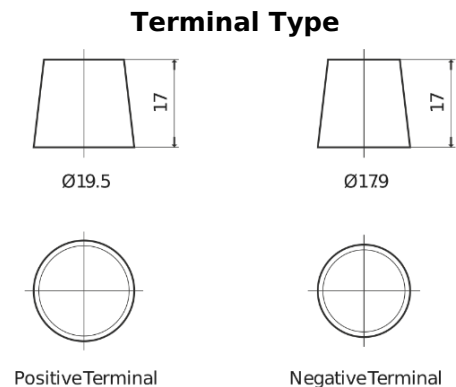

**Product overview**

Batteries for Marine and Leisure

**Equipment GEL ES1300**

Part number	ES1300
Technology	GEL
EAN/GTIN	3661024035781
Voltage	12 V
Capacity	120.0 Ah
Watt hour	1300 Wh
Length	345 mm
Width	171 mm
Height	283 mm
Box size	D03
Polarity	ETN 0
Terminal Type	EN taper post
Hold Down	B0
Weights (subject of variation)	37.50 kg