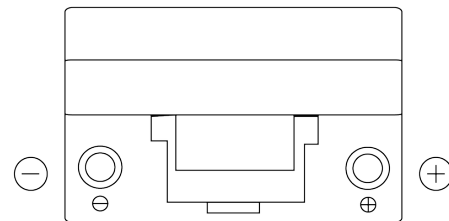

**Product overview**

Batteries for Cars

**Power DB704**

Part number	DB704
Technology	Flooded
EAN/GTIN	3661024024433
Voltage	12 V
Capacity	70 Ah
CCA	540 A
Length	270 mm
Width	173 mm
Height	222 mm
Box size	D26
Polarity	ETN 0
Terminal Type	EN taper post
Hold Down	Korean B1+B6
Weights (subject of variation)	16.10 kg

**Polarity**

**Terminal Type**

Positive Terminal

Negative Terminal

**Hold Down**

Design, features and specifications are subject to change without notice. We disclaim any representation or warranty, express or implied, concerning the data or recommendations, and in no event shall be liable for any loss or damage claimed to have arisen as a result. Some products may not be available in your local market.