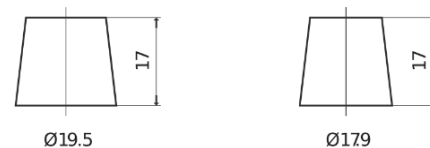

**Product overview**

Batteries for Marine and Leisure

**Equipment GEL ES1000-6**

Part number	ES1000-6
Technology	GEL
EAN/GTIN	3661024035811
Voltage	6 V
Capacity	195.0 Ah
Watt hour	1000 Wh
Length	244 mm
Width	190 mm
Height	275 mm
Box size	GC2
Polarity	ETN 0
Terminal Type	EN taper post
Hold Down	B0
Weights (subject of variation)	28.00 kg

**Polarity**

**Terminal Type**

Positive Terminal

Negative Terminal

**Hold Down**

Design, features and specifications are subject to change without notice. We disclaim any representation or warranty, express or implied, concerning the data or recommendations, and in no event shall be liable for any loss or damage claimed to have arisen as a result. Some products may not be available in your local market.