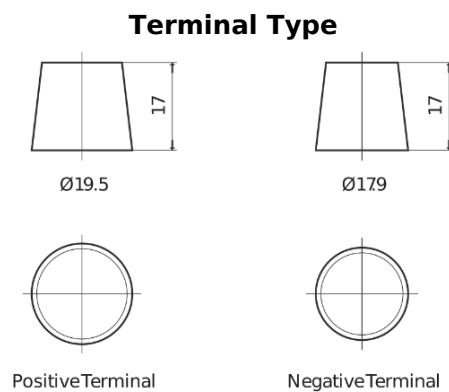

**Product overview**

Batteries for Marine and Leisure

**Dual ER850**

Part number	ER850
Technology	Flooded
EAN/GTIN	3661024037440
Voltage	12 V
Capacity	180.0 Ah
CCA	1000 A
Watt hour	850 Wh
Length	513 mm
Width	223 mm
Height	223 mm
Box size	D05
Polarity	ETN 3
Terminal Type	EN taper post
Hold Down	B0
Weights (subject of variation)	46.10 kg