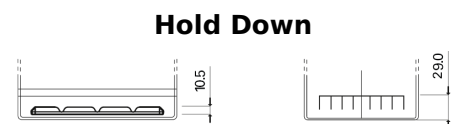

Product overview

Batteries for Marine and Leisure

Dual ER350

Part number	ER350
Technology	Flooded
EAN/GTIN	3661024036009
Voltage	12 V
Capacity	80 Ah
CCA	510 A
Watt hour	350 Wh
Length	270 mm
Width	173 mm
Height	222 mm
Box size	D26
Polarity	ETN 1
Terminal Type	EN taper post
Hold Down	Korean B1+B6
Weights (subject of variation)	17.40 kg