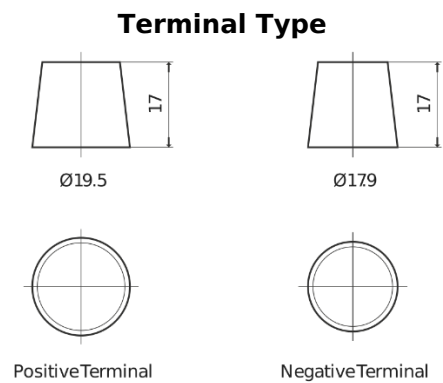

Product overview

Batteries for Marine and Leisure

Dual ER350

Part number	ER350
Technology	Flooded
EAN/GTIN	3661024036009
Voltage	12 V
Capacity	80 Ah
CCA	510 A
Watt hour	350 Wh
Length	270 mm
Width	173 mm
Height	222 mm
Box size	D26
Polarity	ETN 1
Terminal Type	EN taper post
Hold Down	Korean B1+B6
Weights (subject of variation)	17.40 kg