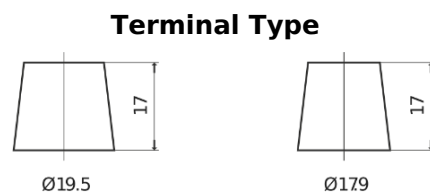

Product overview

Batteries for Marine and Leisure

Dual ER550

Part number	ER550
Technology	Flooded
EAN/GTIN	3661024035989
Voltage	12 V
Capacity	115.0 Ah
CCA	760 A
Watt hour	550 Wh
Length	349 mm
Width	175 mm
Height	235 mm
Box size	D02
Polarity	ETN 1
Terminal Type	EN taper post
Hold Down	B0
Weights (subject of variation)	27.80 kg