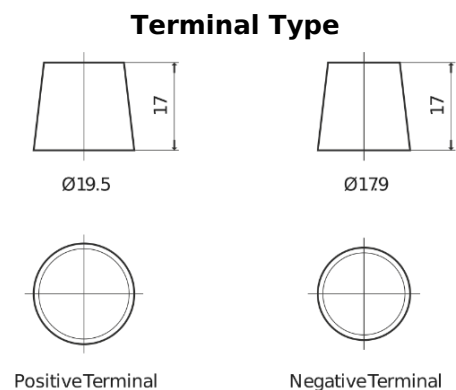

**Product overview**

Batteries for Marine and Leisure

**Dual ER550**

Part number	ER550
Technology	Flooded
EAN/GTIN	3661024035989
Voltage	12 V
Capacity	115.0 Ah
CCA	760 A
Watt hour	550 Wh
Length	349 mm
Width	175 mm
Height	235 mm
Box size	D02
Polarity	ETN 1
Terminal Type	EN taper post
Hold Down	B0
Weights (subject of variation)	27.80 kg