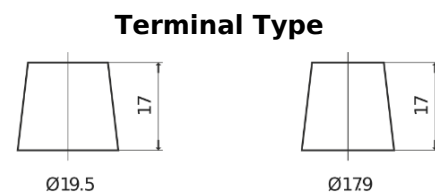

**Product overview**

Batteries for Marine and Leisure

**Dual ER550**

Part number	ER550
Technology	Flooded
EAN/GTIN	3661024035989
Voltage	12 V
Capacity	115.0 Ah
CCA	760 A
Watt hour	550 Wh
Length	349 mm
Width	175 mm
Height	235 mm
Box size	D02
Polarity	ETN 1
Terminal Type	EN taper post
Hold Down	B0
Weights (subject of variation)	27.80 kg