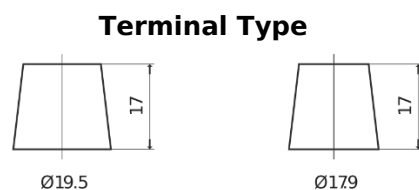

Product overview

Batteries for Cars

Premium EA654

Part number	EA654
Technology	Flooded
EAN/GTIN	3661024034142
Voltage	12 V
Capacity	65 Ah
CCA	580 A
Length	230 mm
Width	173 mm
Height	222 mm
Box size	D23
Polarity	ETN 0
Terminal Type	EN taper post
Hold Down	Korean B1
Weights (subject of variation)	16.00 kg