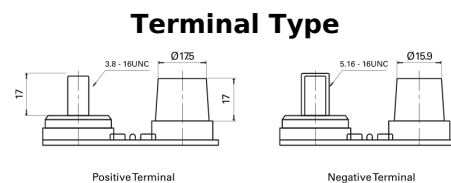

Product overview

Batteries for Marine and Leisure

Dual AGM EP900

Part number	EP900
Technology	AGM
EAN/GTIN	3661024035965
Voltage	12 V
Capacity	100.0 Ah
CCA	800 A
Watt hour	900 Wh
Length	330 mm
Width	173 mm
Height	240 mm
Box size	G31
Polarity	ETN 1
Terminal Type	SAE M 3/8"- 5/16" taper&stud
Hold Down	B0
Weights (subject of variation)	31.00 kg