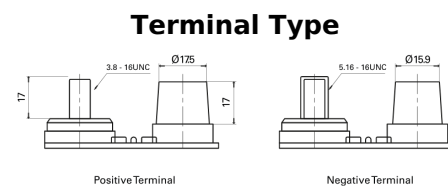

Product overview

Batteries for Marine and Leisure

Dual AGM EP900

Part number	EP900
Technology	AGM
EAN/GTIN	3661024035965
Voltage	12 V
Capacity	100.0 Ah
CCA	800 A
Watt hour	900 Wh
Length	330 mm
Width	173 mm
Height	240 mm
Box size	G31
Polarity	ETN 1
Terminal Type	SAE M 3/8" - 5/16" taper&stud
Hold Down	B0
Weights (subject of variation)	31.00 kg