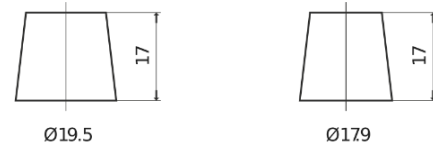

Terminal Type