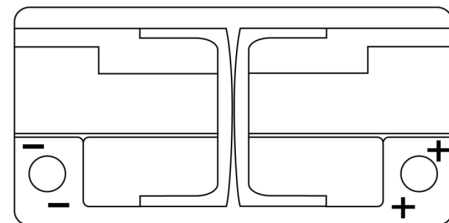

Product overview

Batteries for Marine and Leisure

Dual AGM EP800

Part number	EP800
Technology	AGM
EAN/GTIN	3661024036535
Voltage	12 V
Capacity	95.0 Ah
CCA	850 A
Watt hour	800 Wh
Length	353 mm
Width	175 mm
Height	190 mm
Box size	L05
Polarity	ETN 0
Terminal Type	EN taper post
Hold Down	B13
Weights (subject of variation)	26.10 kg

Polarity

Terminal Type

Positive Terminal

Negative Terminal

Hold Down

Design, features and specifications are subject to change without notice. We disclaim any representation or warranty, express or implied, concerning the data or recommendations, and in no event shall be liable for any loss or damage claimed to have arisen as a result. Some products may not be available in your local market.