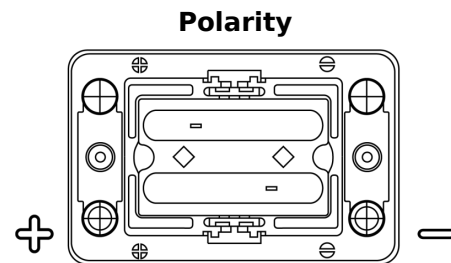

**Product overview**

Batteries for Marine and Leisure

**Dual AGM EP450**

Part number	EP450
Technology	AGM
EAN/GTIN	3661024035972
Voltage	12 V
Capacity	50.0 Ah
CCA	750 A
Watt hour	450 Wh
Length	260 mm
Width	173 mm
Height	206 mm
Box size	G34
Polarity	ETN 1
Terminal Type	SAE M 3/8" - 5/16" taper&stud
Hold Down	B7
Weights (subject of variation)	18.60 kg