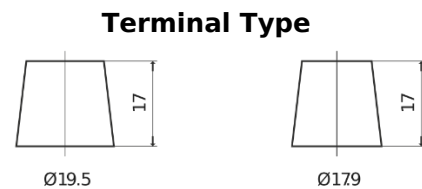

**Product overview**

Batteries for Cars

**EFB TL604**

Part number	TL604
Technology	EFB
EAN/GTIN	3661024056526
Voltage	12 V
Capacity	60 Ah
CCA	520 A
Length	230 mm
Width	173 mm
Height	222 mm
Box size	D23
Polarity	ETN 0
Terminal Type	EN taper post
Hold Down	B0
Weights (subject of variation)	15.80 kg