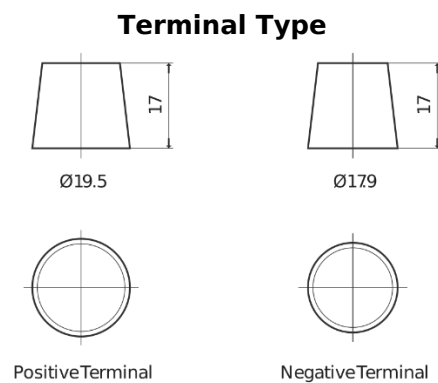

Product overview

Batteries for Marine and Leisure

Dual AGM EP2100

Part number	EP2100
Technology	AGM
EAN/GTIN	3661024035934
Voltage	12 V
Capacity	240.0 Ah
CCA	1200 A
Watt hour	2100 Wh
Length	518 mm
Width	274 mm
Height	240 mm
Box size	D06
Polarity	ETN 3
Terminal Type	EN taper post
Hold Down	B0
Weights (subject of variation)	70.00 kg