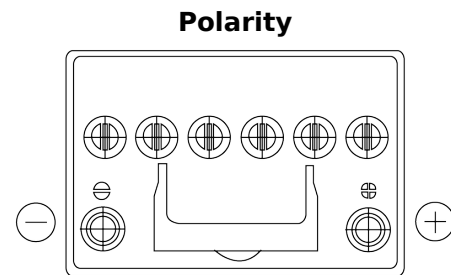

**Product overview**

Batteries for Cars

**EFB TL604**

Part number	TL604
Technology	EFB
EAN/GTIN	3661024056526
Voltage	12 V
Capacity	60 Ah
CCA	520 A
Length	230 mm
Width	173 mm
Height	222 mm
Box size	D23
Polarity	ETN 0
Terminal Type	EN taper post
Hold Down	B0
Weights (subject of variation)	15.80 kg