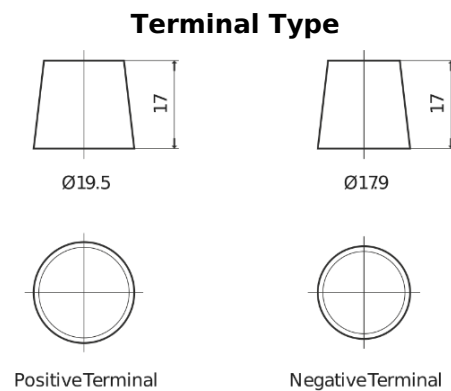

Product overview

Batteries for Marine and Leisure

Dual AGM EP1200

Part number	EP1200
Technology	AGM
EAN/GTIN	3661024035958
Voltage	12 V
Capacity	140.0 Ah
CCA	700 A
Watt hour	1200 Wh
Length	513 mm
Width	189 mm
Height	223 mm
Box size	D04
Polarity	ETN 3
Terminal Type	EN taper post
Hold Down	B0
Weights (subject of variation)	40.50 kg