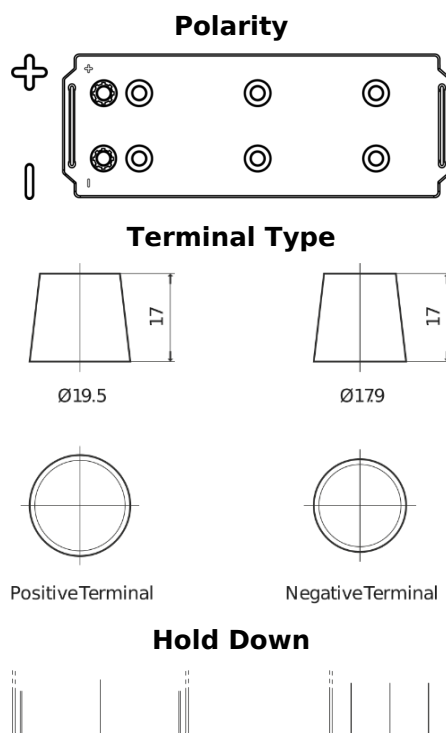

Product overview

Batteries for Marine and Leisure

Start EN900

Part number	EN900
Technology	Flooded
EAN/GTIN	3661024036061
Voltage	12 V
Capacity	140.0 Ah
CCA	800 A
MCA	900
Length	513 mm
Width	189 mm
Height	223 mm
Box size	D04
Polarity	ETN 3
Terminal Type	EN taper post
Hold Down	B0
Weights (subject of variation)	34.10 kg