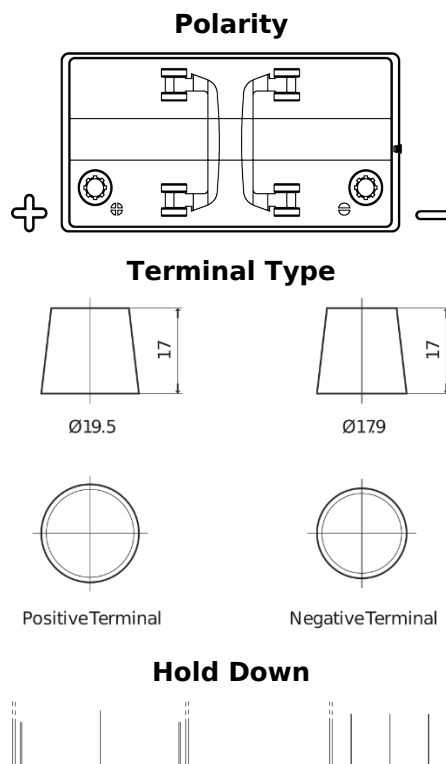

**Product overview**

Batteries for Marine and Leisure

**Start EN850**

Part number	EN850
Technology	Flooded
EAN/GTIN	3661024036078
Voltage	12 V
Capacity	110.0 Ah
CCA	750 A
MCA	850
Length	349 mm
Width	175 mm
Height	235 mm
Box size	D02
Polarity	ETN 1
Terminal Type	EN taper post
Hold Down	B0
Weights (subject of variation)	25.40 kg