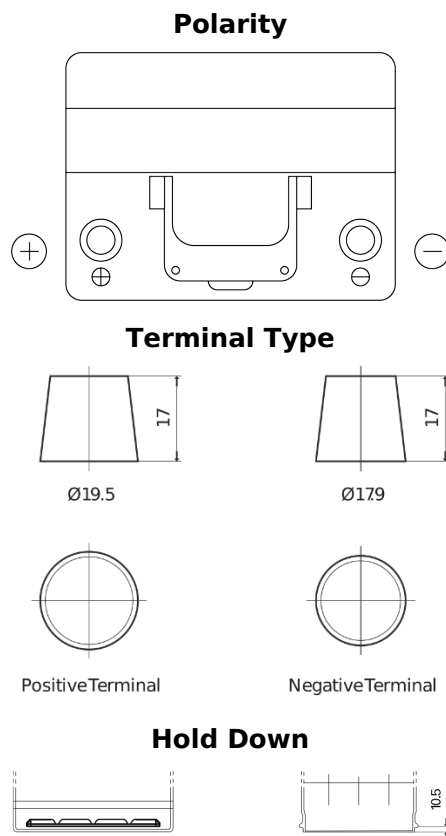

Product overview

Batteries for Cars

Technica TB605

| | |
|--------------------------------|---------------|
| Part number | TB605 |
| Technology | Flooded |
| EAN/GTIN | 3661024054423 |
| Voltage | 12 V |
| Capacity | 60 Ah |
| CCA | 480 A |
| Length | 230 mm |
| Width | 173 mm |
| Height | 222 mm |
| Box size | D23 |
| Polarity | ETN 1 |
| Terminal Type | EN taper post |
| Hold Down | Korean B1 |
| Weights (subject of variation) | 14.60 kg |