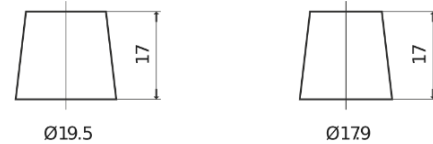

**Product overview**

Batteries for Marine and Leisure

**Start EN750**

Part number	EN750
Technology	Flooded
EAN/GTIN	3661024036085
Voltage	12 V
Capacity	74.0 Ah
CCA	680 A
MCA	750
Length	278 mm
Width	175 mm
Height	190 mm
Box size	L03
Polarity	ETN 0
Terminal Type	EN taper post
Hold Down	B13
Weights (subject of variation)	16.60 kg

**Polarity**

**Terminal Type**

Positive Terminal

Negative Terminal

**Hold Down**

Design, features and specifications are subject to change without notice. We disclaim any representation or warranty, express or implied, concerning the data or recommendations, and in no event shall be liable for any loss or damage claimed to have arisen as a result. Some products may not be available in your local market.