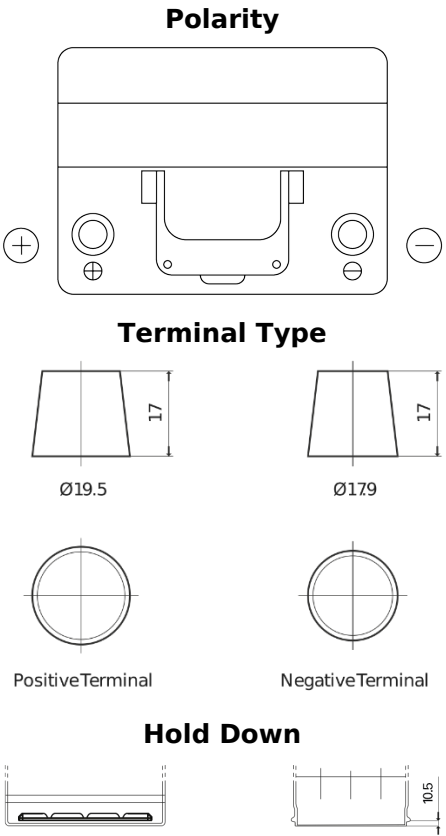

Product overview

Batteries for Cars

Formula FB605

Part number	FB605
Technology	Flooded
EAN/GTIN	3661024044424
Voltage	12 V
Capacity	60 Ah
CCA	480 A
Length	230 mm
Width	173 mm
Height	222 mm
Box size	D23
Polarity	ETN 1
Terminal Type	EN taper post
Hold Down	Korean B1
Weights (subject of variation)	14.60 kg