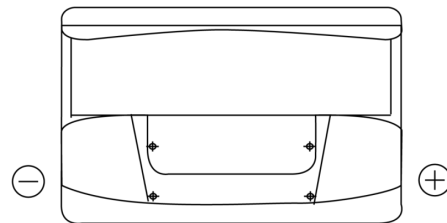

**Product overview**

Batteries for Marine and Leisure

**Start EN750**

Part number	EN750
Technology	Flooded
EAN/GTIN	3661024036085
Voltage	12 V
Capacity	74.0 Ah
CCA	680 A
MCA	750
Length	278 mm
Width	175 mm
Height	190 mm
Box size	L03
Polarity	ETN 0
Terminal Type	EN taper post
Hold Down	B13
Weights (subject of variation)	16.60 kg

**Polarity**

**Terminal Type**

Positive Terminal

Negative Terminal

**Hold Down**

Design, features and specifications are subject to change without notice. We disclaim any representation or warranty, express or implied, concerning the data or recommendations, and in no event shall be liable for any loss or damage claimed to have arisen as a result. Some products may not be available in your local market.