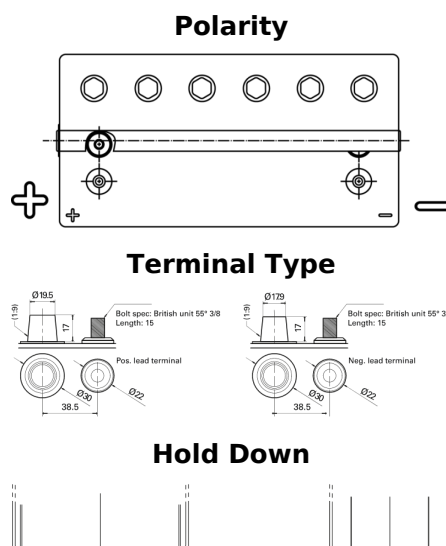

**Product overview**

Batteries for Marine and Leisure

**Start AGM EM960**

Part number	EM960
Technology	AGM
EAN/GTIN	3661024036016
Voltage	12 V
Capacity	100.0 Ah
CCA	800 A
MCA	960
Length	330 mm
Width	173 mm
Height	240 mm
Box size	G31
Polarity	ETN 1
Terminal Type	SAE M 3/8" taper&stud
Hold Down	B0
Weights (subject of variation)	31.00 kg