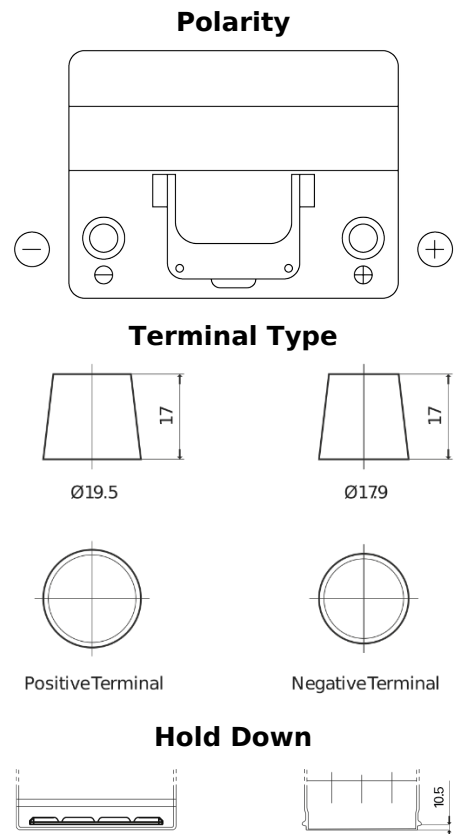

**Product overview**

Batteries for Cars

**Technica TB604**

Part number	TB604
Technology	Flooded
EAN/GTIN	3661024054416
Voltage	12 V
Capacity	60 Ah
CCA	480 A
Length	230 mm
Width	173 mm
Height	222 mm
Box size	D23
Polarity	ETN 0
Terminal Type	EN taper post
Hold Down	Korean B1
Weights (subject of variation)	14.60 kg