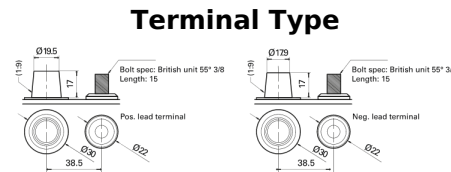

Product overview

Batteries for Marine and Leisure

Start AGM EM960

Part number	EM960
Technology	AGM
EAN/GTIN	3661024036016
Voltage	12 V
Capacity	100.0 Ah
CCA	800 A
MCA	960
Length	330 mm
Width	173 mm
Height	240 mm
Box size	G31
Polarity	ETN 1
Terminal Type	SAE M 3/8" taper&stud
Hold Down	B0
Weights (subject of variation)	31.00 kg