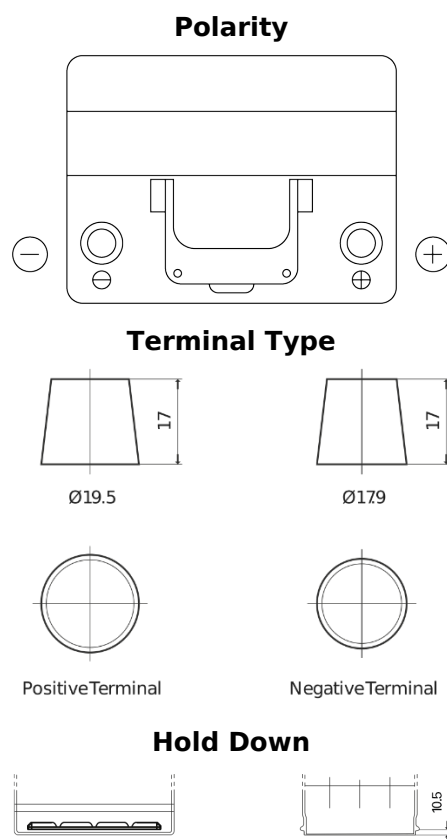

Product overview

Batteries for Cars

Technica TB604

Part number	TB604
Technology	Flooded
EAN/GTIN	3661024054416
Voltage	12 V
Capacity	60 Ah
CCA	480 A
Length	230 mm
Width	173 mm
Height	222 mm
Box size	D23
Polarity	ETN 0
Terminal Type	EN taper post
Hold Down	Korean B1
Weights (subject of variation)	14.60 kg