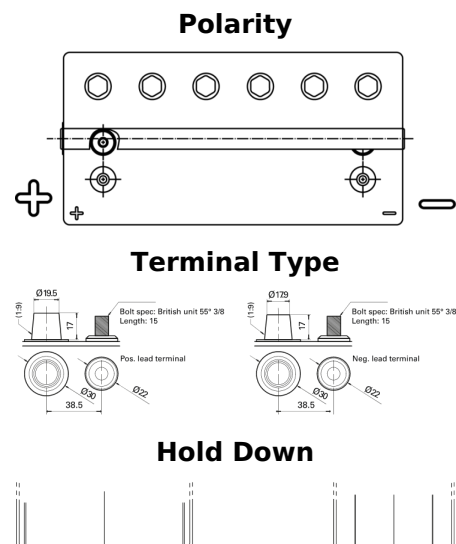

**Product overview**

Batteries for Marine and Leisure

**Start AGM EM960**

Part number	EM960
Technology	AGM
EAN/GTIN	3661024036016
Voltage	12 V
Capacity	100.0 Ah
CCA	800 A
MCA	960
Length	330 mm
Width	173 mm
Height	240 mm
Box size	G31
Polarity	ETN 1
Terminal Type	SAE M 3/8" taper&stud
Hold Down	B0
Weights (subject of variation)	31.00 kg