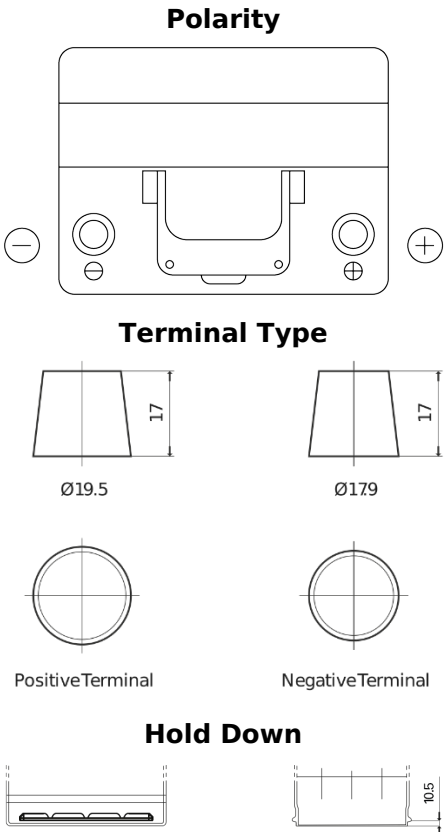

**Product overview**

Batteries for Cars

**Formula FB604**

Part number	FB604
Technology	Flooded
EAN/GTIN	3661024044417
Voltage	12 V
Capacity	60 Ah
CCA	480 A
Length	230 mm
Width	173 mm
Height	222 mm
Box size	D23
Polarity	ETN 0
Terminal Type	EN taper post
Hold Down	Korean B1
Weights (subject of variation)	14.60 kg