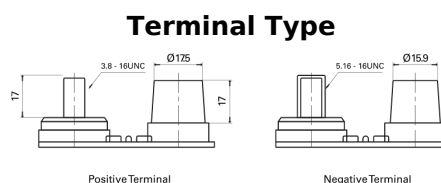

**Product overview**

Batteries for Marine and Leisure

**Start AGM EM1000**

Part number	EM1000
Technology	AGM
EAN/GTIN	3661024036023
Voltage	12 V
Capacity	50.0 Ah
CCA	800 A
MCA	1000
Length	260 mm
Width	173 mm
Height	206 mm
Box size	G34
Polarity	ETN 1
Terminal Type	SAE M 3/8"- 5/16" taper&stud
Hold Down	B7
Weights (subject of variation)	17.90 kg