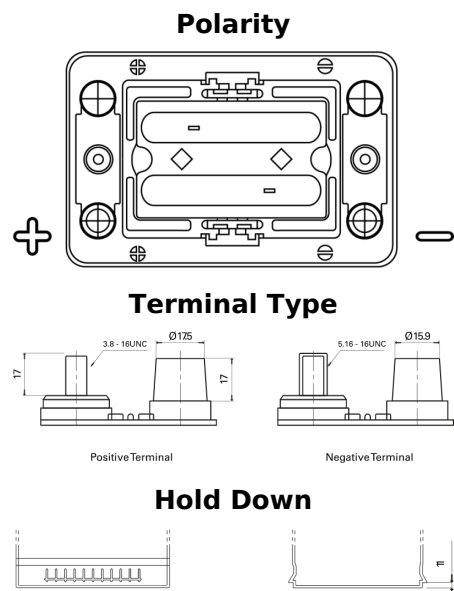

Product overview

Batteries for Marine and Leisure

Start AGM EM1000

Part number	EM1000
Technology	AGM
EAN/GTIN	3661024036023
Voltage	12 V
Capacity	50.0 Ah
CCA	800 A
MCA	1000
Length	260 mm
Width	173 mm
Height	206 mm
Box size	G34
Polarity	ETN 1
Terminal Type	SAE M 3/8"- 5/16" taper&stud
Hold Down	B7
Weights (subject of variation)	17.90 kg