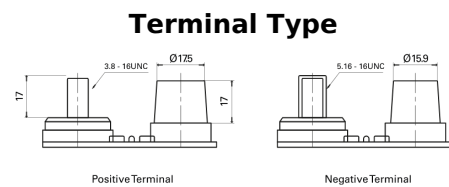

Product overview

Batteries for Marine and Leisure

Start AGM EM1000

Part number	EM1000
Technology	AGM
EAN/GTIN	3661024036023
Voltage	12 V
Capacity	50.0 Ah
CCA	800 A
MCA	1000
Length	260 mm
Width	173 mm
Height	206 mm
Box size	G34
Polarity	ETN 1
Terminal Type	SAE M 3/8"- 5/16" taper&stud
Hold Down	B7
Weights (subject of variation)	17.90 kg