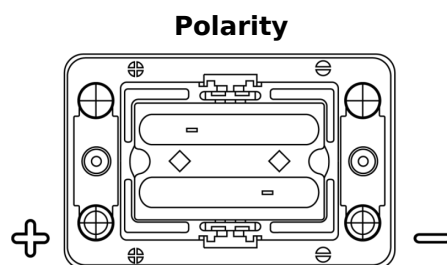

**Product overview**

Batteries for Marine and Leisure

**Start AGM EM1000**

Part number	EM1000
Technology	AGM
EAN/GTIN	3661024036023
Voltage	12 V
Capacity	50.0 Ah
CCA	800 A
MCA	1000
Length	260 mm
Width	173 mm
Height	206 mm
Box size	G34
Polarity	ETN 1
Terminal Type	SAE M 3/8"- 5/16" taper&stud
Hold Down	B7
Weights (subject of variation)	17.90 kg