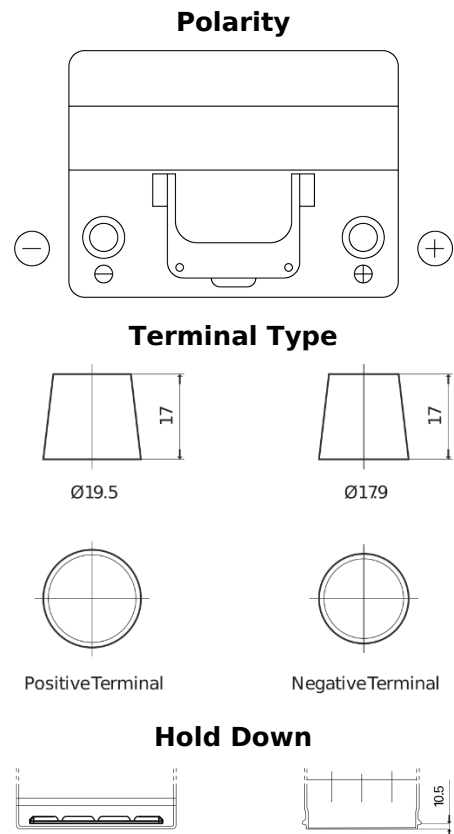

**Product overview**

Batteries for Cars

**Excell EB604**

Part number	EB604
Technology	Flooded
EAN/GTIN	3661024034418
Voltage	12 V
Capacity	60 Ah
CCA	480 A
Length	230 mm
Width	173 mm
Height	222 mm
Box size	D23
Polarity	ETN 0
Terminal Type	EN taper post
Hold Down	Korean B1
Weights (subject of variation)	14.60 kg