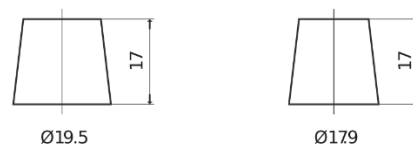

Terminal Type

Positive Terminal

Negative Terminal