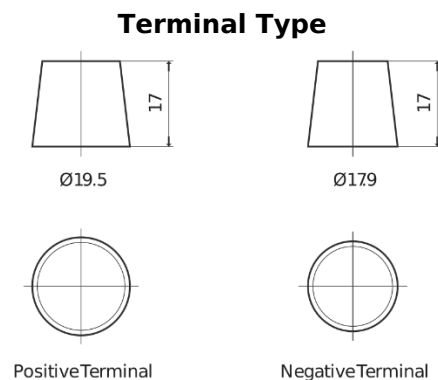

Product overview

Batteries for Trucks, Buses, Construction, Agriculture

StartPRO TG1806

Part number	TG1806
Technology	Flooded
EAN/GTIN	3661024055505
Voltage	12 V
Capacity	180 Ah
CCA	1000 A
Length	510 mm
Width	218 mm
Height	225 mm
Box size	D09
Polarity	ETN 4
Terminal Type	EN taper post
Hold Down	B3
Weights (subject of variation)	43.00 kg