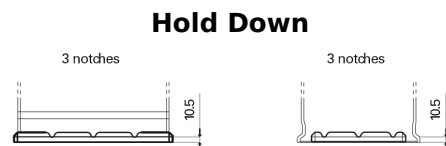

Product overview

Batteries for Trucks, Buses, Construction, Agriculture

StartPRO TG1806

Part number	TG1806
Technology	Flooded
EAN/GTIN	3661024055505
Voltage	12 V
Capacity	180 Ah
CCA	1000 A
Length	510 mm
Width	218 mm
Height	225 mm
Box size	D09
Polarity	ETN 4
Terminal Type	EN taper post
Hold Down	B3
Weights (subject of variation)	43.00 kg