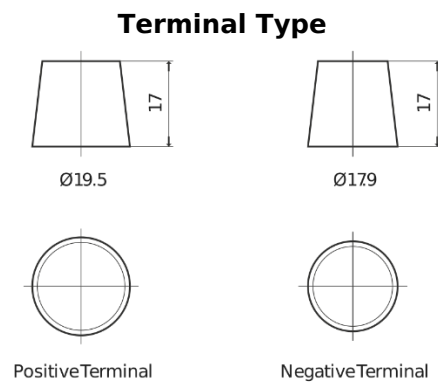

Product overview

Batteries for Trucks, Buses, Construction, Agriculture

StartPRO TG1406

Part number	TG1406
Technology	Flooded
EAN/GTIN	3661024055499
Voltage	12 V
Capacity	140 Ah
CCA	800 A
Length	510 mm
Width	175 mm
Height	225 mm
Box size	D08
Polarity	ETN 4
Terminal Type	EN taper post
Hold Down	B3
Weights (subject of variation)	33.50 kg