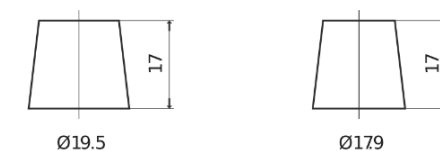

**Product overview**

Batteries for Cars

**EFB EL700**

Part number	EL700
Technology	EFB
EAN/GTIN	3661024035699
Voltage	12 V
Capacity	70.0 Ah
CCA	760 A
Length	278 mm
Width	175 mm
Height	190 mm
Box size	L03
Polarity	ETN 0
Terminal Type	EN taper post
Hold Down	B13
Weights (subject of variation)	19.30 kg

**Polarity**

**Terminal Type**

Positive Terminal

Negative Terminal

**Hold Down**

Design, features and specifications are subject to change without notice. We disclaim any representation or warranty, express or implied, concerning the data or recommendations, and in no event shall be liable for any loss or damage claimed to have arisen as a result. Some products may not be available in your local market.