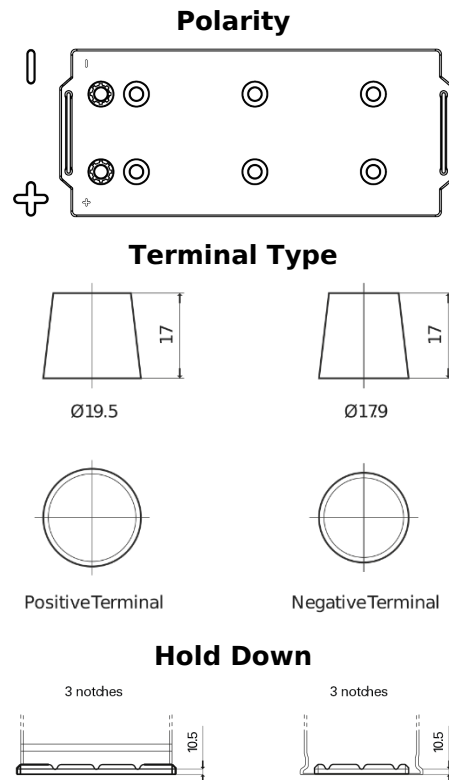

Product overview

Batteries for Trucks, Buses, Construction, Agriculture

StartPRO FG1406

Part number	FG1406
Technology	Flooded
EAN/GTIN	3661024045490
Voltage	12 V
Capacity	140 Ah
CCA	800 A
Length	510 mm
Width	175 mm
Height	225 mm
Box size	D08
Polarity	ETN 4
Terminal Type	EN taper post
Hold Down	B3
Weights (subject of variation)	33.50 kg