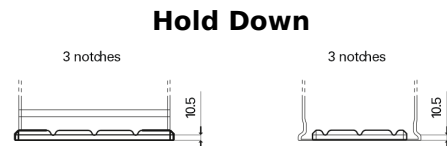

Product overview

Batteries for Trucks, Buses, Construction, Agriculture

StartPRO FG1406

Part number	FG1406
Technology	Flooded
EAN/GTIN	3661024045490
Voltage	12 V
Capacity	140 Ah
CCA	800 A
Length	510 mm
Width	175 mm
Height	225 mm
Box size	D08
Polarity	ETN 4
Terminal Type	EN taper post
Hold Down	B3
Weights (subject of variation)	33.50 kg