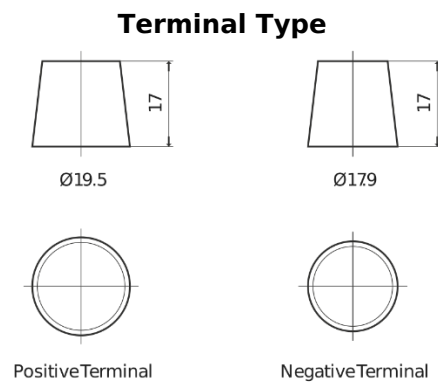

Product overview

Batteries for Trucks, Buses, Construction, Agriculture

StartPRO FG1406

Part number	FG1406
Technology	Flooded
EAN/GTIN	3661024045490
Voltage	12 V
Capacity	140 Ah
CCA	800 A
Length	510 mm
Width	175 mm
Height	225 mm
Box size	D08
Polarity	ETN 4
Terminal Type	EN taper post
Hold Down	B3
Weights (subject of variation)	33.50 kg