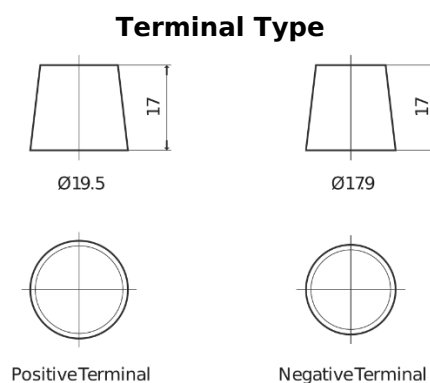

Product overview

Batteries for Trucks, Buses, Construction, Agriculture

StartPRO EG1406

Part number	EG1406
Technology	Flooded
EAN/GTIN	3661024035491
Voltage	12 V
Capacity	140 Ah
CCA	800 A
Length	510 mm
Width	175 mm
Height	225 mm
Box size	D08
Polarity	ETN 4
Terminal Type	EN taper post
Hold Down	B3
Weights (subject of variation)	33.50 kg