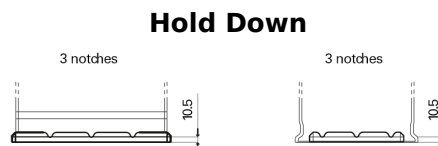

Product overview

Batteries for Trucks, Buses, Construction, Agriculture

StartPRO DG1406

Part number	DG1406
Technology	Flooded
EAN/GTIN	3661024025492
Voltage	12 V
Capacity	140 Ah
CCA	800 A
Length	510 mm
Width	175 mm
Height	225 mm
Box size	D08
Polarity	ETN 4
Terminal Type	EN taper post
Hold Down	B3
Weights (subject of variation)	33.50 kg