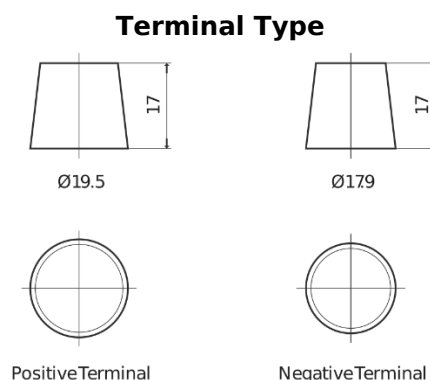

Product overview

Batteries for Trucks, Buses, Construction, Agriculture

StartPRO DG1406

Part number	DG1406
Technology	Flooded
EAN/GTIN	3661024025492
Voltage	12 V
Capacity	140 Ah
CCA	800 A
Length	510 mm
Width	175 mm
Height	225 mm
Box size	D08
Polarity	ETN 4
Terminal Type	EN taper post
Hold Down	B3
Weights (subject of variation)	33.50 kg