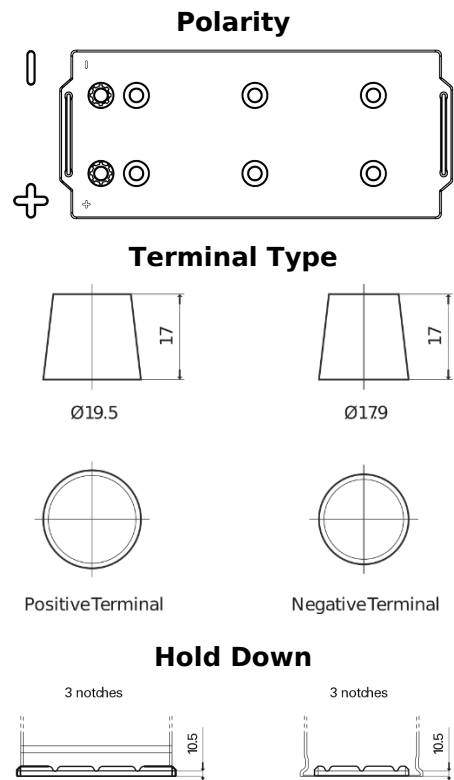

Product overview

Batteries for Trucks, Buses, Construction, Agriculture

StartPRO TG1206

Part number	TG1206
Technology	Flooded
EAN/GTIN	3661024056830
Voltage	12 V
Capacity	120 Ah
CCA	680 A
Length	510 mm
Width	175 mm
Height	225 mm
Box size	D08
Polarity	ETN 4
Terminal Type	EN taper post
Hold Down	B3
Weights (subject of variation)	31.80 kg