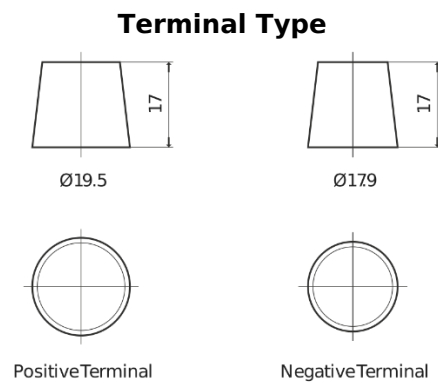

Product overview

Batteries for Trucks, Buses, Construction, Agriculture

StartPRO FG1206

Part number	FG1206
Technology	Flooded
EAN/GTIN	3661024046565
Voltage	12 V
Capacity	120 Ah
CCA	680 A
Length	510 mm
Width	175 mm
Height	225 mm
Box size	D08
Polarity	ETN 4
Terminal Type	EN taper post
Hold Down	B3
Weights (subject of variation)	31.80 kg