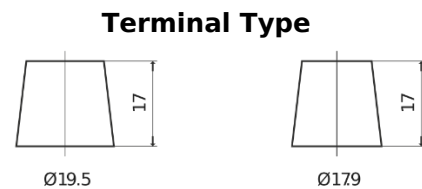

**Product overview**

Batteries for Trucks, Buses, Construction, Agriculture

**PowerPRO Agri&Construction TJ2353**

Part number	TJ2353
Technology	Flooded
EAN/GTIN	3661024056748
Voltage	12 V
Capacity	235 Ah
CCA	1450 A
Length	518 mm
Width	274 mm
Height	240 mm
Box size	D06
Polarity	ETN 3
Terminal Type	EN taper post
Hold Down	B0
Weights (subject of variation)	59.70 kg