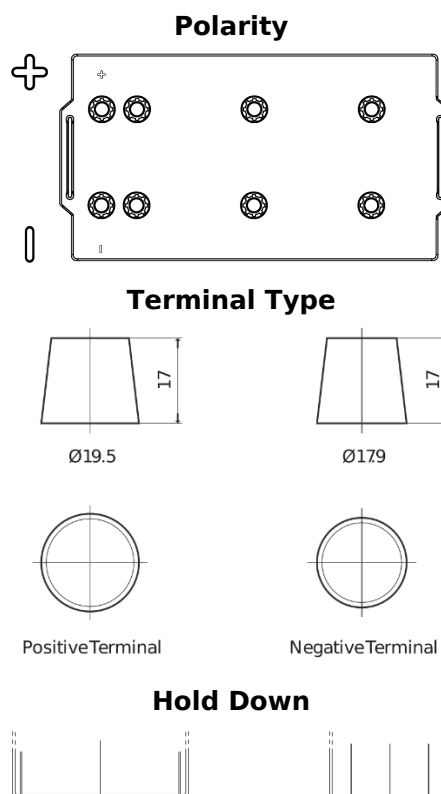

Product overview

Batteries for Trucks, Buses, Construction, Agriculture

PowerPRO Agri&Construction FJ2353

Part number	FJ2353
Technology	Flooded
EAN/GTIN	3661024046619
Voltage	12 V
Capacity	235 Ah
CCA	1450 A
Length	518 mm
Width	274 mm
Height	240 mm
Box size	D06
Polarity	ETN 3
Terminal Type	EN taper post
Hold Down	B0
Weights (subject of variation)	59.70 kg