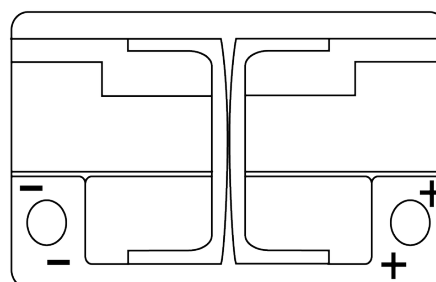

**Product overview**

Batteries for Cars

**AGM EK720**

Part number	EK720
Technology	AGM
EAN/GTIN	3661024037907
Voltage	12 V
Capacity	72.0 Ah
CCA	760 A
Length	278 mm
Width	175 mm
Height	190 mm
Box size	L03
Polarity	ETN 0
Terminal Type	EN taper post
Hold Down	B13
Weights (subject of variation)	20.60 kg

**Polarity**

**Terminal Type**

Positive Terminal

Negative Terminal

**Hold Down**

Design, features and specifications are subject to change without notice. We disclaim any representation or warranty, express or implied, concerning the data or recommendations, and in no event shall be liable for any loss or damage claimed to have arisen as a result. Some products may not be available in your local market.