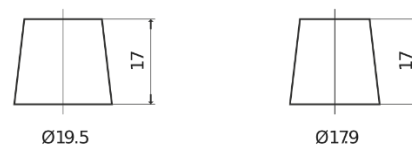

**Product overview**

Batteries for Cars

**AGM EK720**

Part number	EK720
Technology	AGM
EAN/GTIN	3661024037907
Voltage	12 V
Capacity	72.0 Ah
CCA	760 A
Length	278 mm
Width	175 mm
Height	190 mm
Box size	L03
Polarity	ETN 0
Terminal Type	EN taper post
Hold Down	B13
Weights (subject of variation)	20.60 kg

**Polarity**

**Terminal Type**

Positive Terminal

Negative Terminal

**Hold Down**

Design, features and specifications are subject to change without notice. We disclaim any representation or warranty, express or implied, concerning the data or recommendations, and in no event shall be liable for any loss or damage claimed to have arisen as a result. Some products may not be available in your local market.