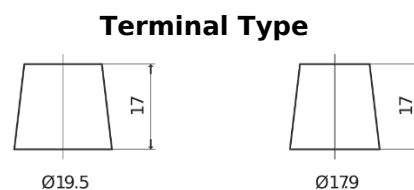

Product overview

Batteries for Trucks, Buses, Construction, Agriculture

PowerPRO FF2353

Part number	FF2353
Technology	Flooded
EAN/GTIN	3661024045322
Voltage	12 V
Capacity	235 Ah
CCA	1300 A
Length	518 mm
Width	274 mm
Height	240 mm
Box size	D06
Polarity	ETN 3
Terminal Type	EN taper post
Hold Down	B0
Weights (subject of variation)	56.30 kg