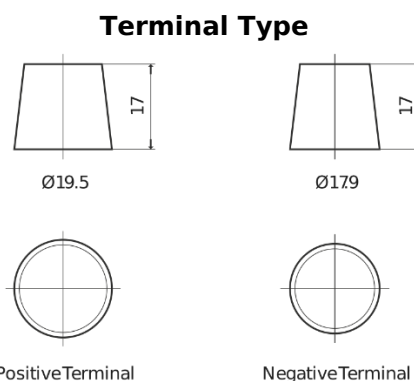

Product overview

Batteries for Trucks, Buses, Construction, Agriculture

PowerPRO EF2353

Part number	EF2353
Technology	Flooded
EAN/GTIN	3661024035323
Voltage	12 V
Capacity	235 Ah
CCA	1300 A
Length	518 mm
Width	274 mm
Height	240 mm
Box size	D06
Polarity	ETN 3
Terminal Type	EN taper post
Hold Down	B0
Weights (subject of variation)	56.30 kg