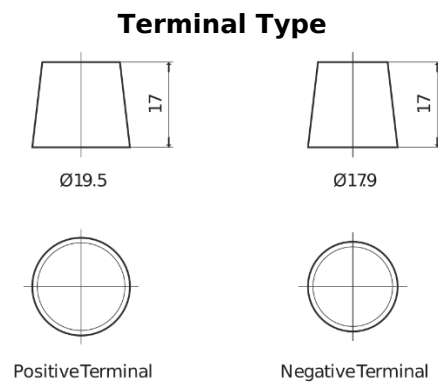

Product overview

Batteries for Trucks, Buses, Construction, Agriculture

StartPRO FG2254

Part number	FG2254
Technology	Flooded
EAN/GTIN	3661024047258
Voltage	12 V
Capacity	225 Ah
CCA	1200 A
Length	518 mm
Width	274 mm
Height	240 mm
Box size	D06
Polarity	ETN 4
Terminal Type	EN taper post
Hold Down	B0
Weights (subject of variation)	54.90 kg