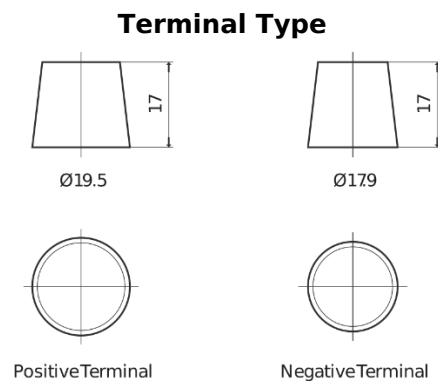

**Product overview**

Batteries for Trucks, Buses, Construction, Agriculture

**StartPRO FG2254**

Part number	FG2254
Technology	Flooded
EAN/GTIN	3661024047258
Voltage	12 V
Capacity	225 Ah
CCA	1200 A
Length	518 mm
Width	274 mm
Height	240 mm
Box size	D06
Polarity	ETN 4
Terminal Type	EN taper post
Hold Down	B0
Weights (subject of variation)	54.90 kg