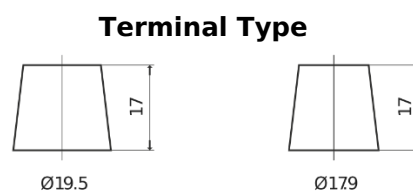

**Product overview**

Batteries for Trucks, Buses, Construction, Agriculture

**StartPRO EG2254**

Part number	EG2254
Technology	Flooded
EAN/GTIN	3661024037556
Voltage	12 V
Capacity	225 Ah
CCA	1200 A
Length	518 mm
Width	274 mm
Height	240 mm
Box size	D06
Polarity	ETN 4
Terminal Type	EN taper post
Hold Down	B0
Weights (subject of variation)	54.90 kg