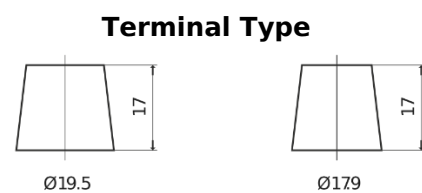

**Product overview**

Batteries for Trucks, Buses, Construction, Agriculture

**StartPRO EG2254**

Part number	EG2254
Technology	Flooded
EAN/GTIN	3661024037556
Voltage	12 V
Capacity	225 Ah
CCA	1200 A
Length	518 mm
Width	274 mm
Height	240 mm
Box size	D06
Polarity	ETN 4
Terminal Type	EN taper post
Hold Down	B0
Weights (subject of variation)	54.90 kg