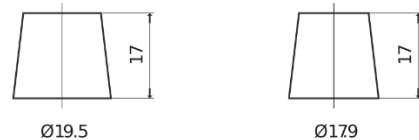

**Product overview**

Batteries for Cars

**Formula FB455**

Part number	FB455
Technology	Flooded
EAN/GTIN	3661024044387
Voltage	12 V
Capacity	45 Ah
CCA	330 A
Length	237 mm
Width	127 mm
Height	227 mm
Box size	B24
Polarity	ETN 1
Terminal Type	EN taper post
Hold Down	B0
Weights (subject of variation)	11.40 kg

**Polarity**

**Terminal Type**

Positive Terminal

Negative Terminal

**Hold Down**

Design, features and specifications are subject to change without notice. We disclaim any representation or warranty, express or implied, concerning the data or recommendations, and in no event shall be liable for any loss or damage claimed to have arisen as a result. Some products may not be available in your local market.