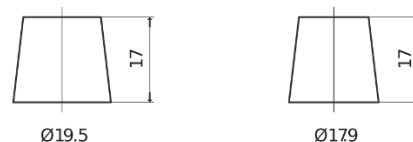

**Product overview**

Batteries for Cars

**Formula FB455**

Part number	FB455
Technology	Flooded
EAN/GTIN	3661024044387
Voltage	12 V
Capacity	45 Ah
CCA	330 A
Length	237 mm
Width	127 mm
Height	227 mm
Box size	B24
Polarity	ETN 1
Terminal Type	EN taper post
Hold Down	B0
Weights (subject of variation)	11.40 kg

**Polarity**

**Terminal Type**

Positive Terminal

Negative Terminal

**Hold Down**

Design, features and specifications are subject to change without notice. We disclaim any representation or warranty, express or implied, concerning the data or recommendations, and in no event shall be liable for any loss or damage claimed to have arisen as a result. Some products may not be available in your local market.