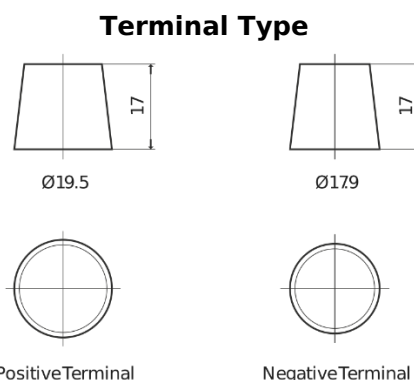

Product overview

Batteries for Trucks, Buses, Construction, Agriculture

StartPRO FG2253

Part number	FG2253
Technology	Flooded
EAN/GTIN	3661024047241
Voltage	12 V
Capacity	225 Ah
CCA	1200 A
Length	518 mm
Width	274 mm
Height	240 mm
Box size	D06
Polarity	ETN 3
Terminal Type	EN taper post
Hold Down	B0
Weights (subject of variation)	54.90 kg