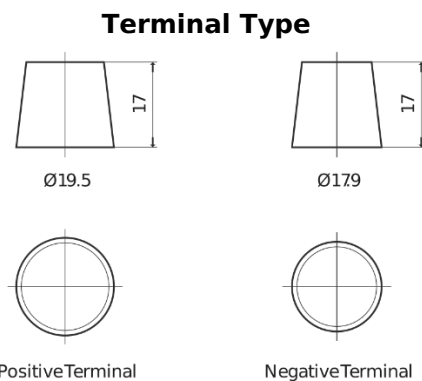

**Product overview**

Batteries for Trucks, Buses, Construction, Agriculture

**StartPRO FG2253**

Part number	FG2253
Technology	Flooded
EAN/GTIN	3661024047241
Voltage	12 V
Capacity	225 Ah
CCA	1200 A
Length	518 mm
Width	274 mm
Height	240 mm
Box size	D06
Polarity	ETN 3
Terminal Type	EN taper post
Hold Down	B0
Weights (subject of variation)	54.90 kg