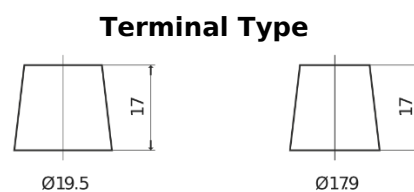

**Product overview**

Batteries for Trucks, Buses, Construction, Agriculture

**StartPRO EG2253**

Part number	EG2253
Technology	Flooded
EAN/GTIN	3661024037549
Voltage	12 V
Capacity	225 Ah
CCA	1200 A
Length	518 mm
Width	274 mm
Height	240 mm
Box size	D06
Polarity	ETN 3
Terminal Type	EN taper post
Hold Down	B0
Weights (subject of variation)	54.90 kg