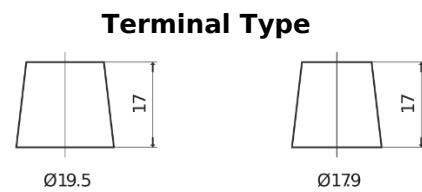

Product overview

Batteries for Trucks, Buses, Construction, Agriculture

StartPRO DG2253

Part number	DG2253
Technology	Flooded
EAN/GTIN	3661024026963
Voltage	12 V
Capacity	225 Ah
CCA	1200 A
Length	518 mm
Width	274 mm
Height	240 mm
Box size	D06
Polarity	ETN 3
Terminal Type	EN taper post
Hold Down	B0
Weights (subject of variation)	54.90 kg